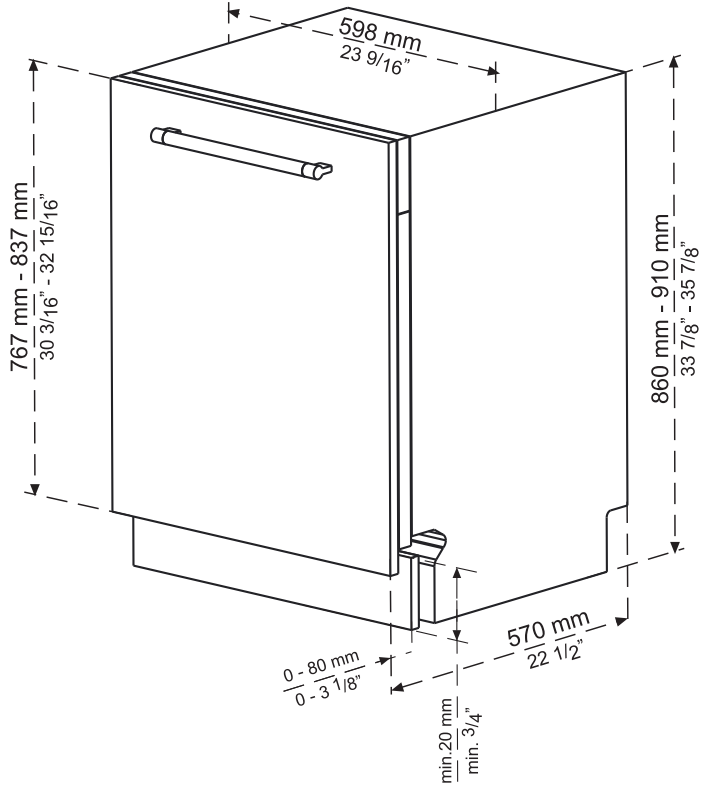

DISHWASHER INSTALLATION FOR CABINET

SLIDING DOOR - 80 MM (3 1/8")
TALL TUB - 24"

SLIDING DOOR - 40 MM (1 1/3")
TALL TUB - 24"