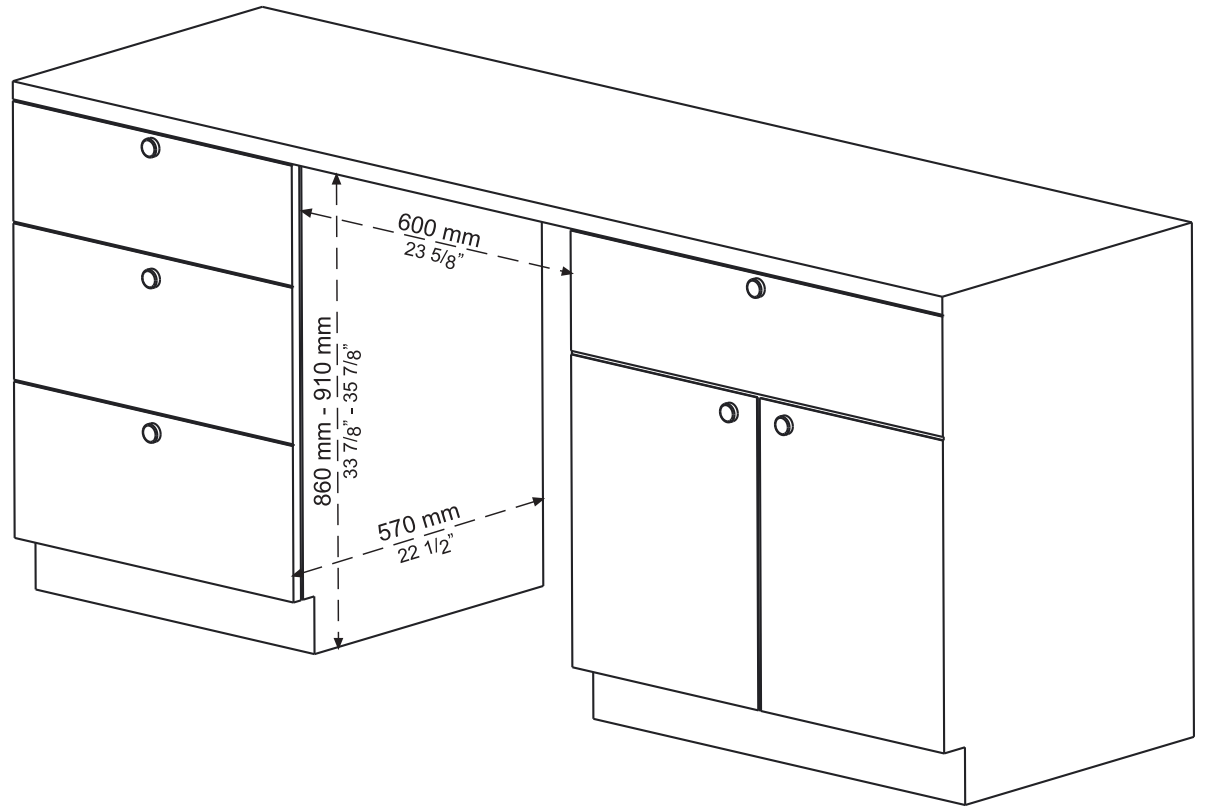

DISHWASHER INSTALLATION FOR CABINET

SLIDING DOOR - 80 MM (3 1/8")
TALL TUB - 24"

SLIDING DOOR - 40 MM (1 1/3")
TALL TUB - 24"