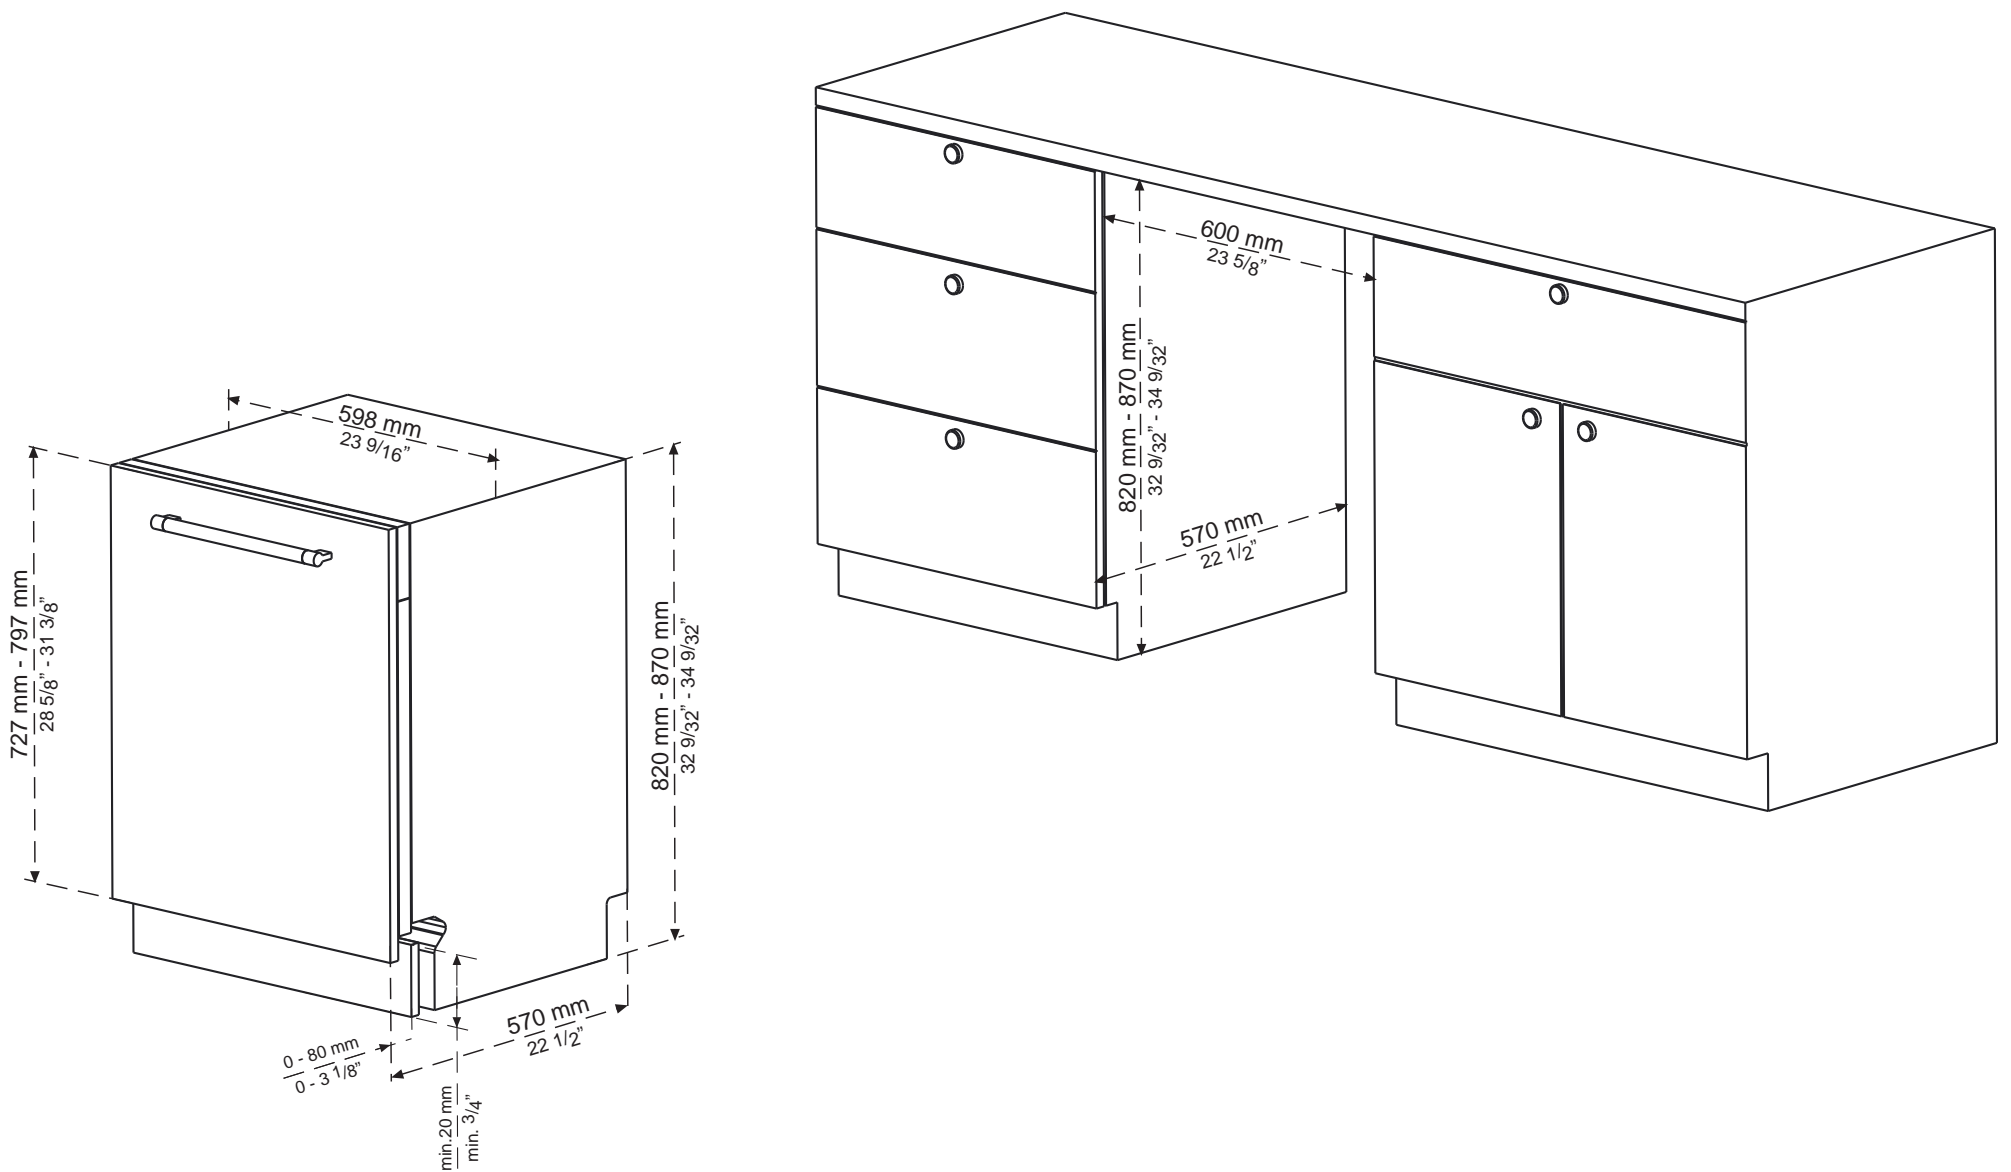

DISHWASHER INSTALLATION FOR CABINET

SLIDING DOOR - 80 MM (3 1/8")
STANDARD TUB - 60 CM (24")

SLIDING DOOR - 40 MM (1 1/3")
STANDARD TUB - 60 CM (24")